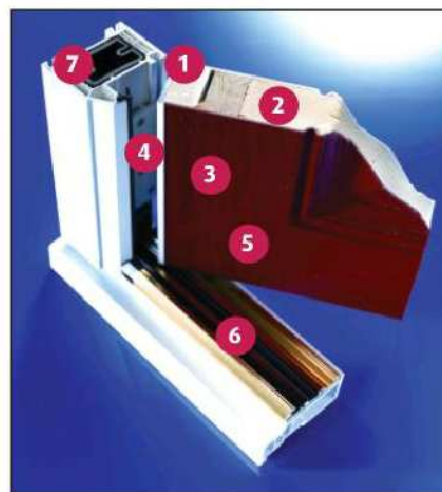

Harmony & Bohemia designs are available with a choice of four colour borders or inserts

BLUE

GREEN

RED

GREY

What makes our doors the best

1. Stable composite innerframe
2. High insulation foam core
3. Strong through colour fibre glass facing on colours
4. Full face aluminium hinge and lockplates
5. Weather tested to BS6375
6. Slim low step over aluminium threshold with twin seals Part M compliant
7. Dedicated 70mm reinforced PVC-U frame
8. PAS 023 & 024