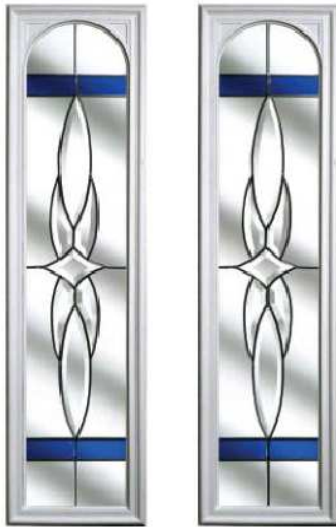

CRYSTAL HARMONY
OVERLAY ART