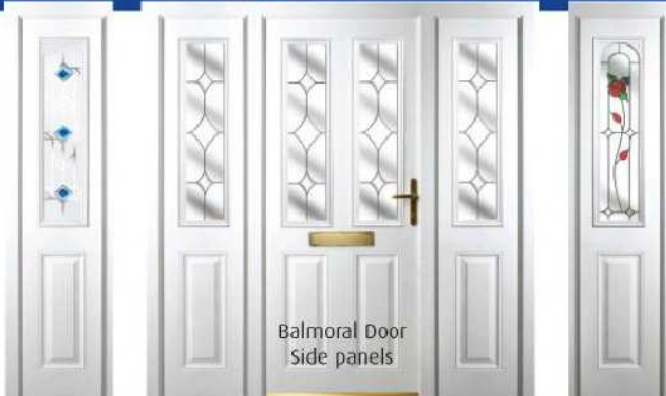

ABSTRACT
ZINC ART

ELEGANCE
ZINC ART

You can handle it...

LEVER LEVER HANDLE

LEVER PAD HANDLE

LETTER PLATES

URN KNOCKERS

SPY HOLE

NUMBERS & LETTERS

...door furniture

A CHOICE OF COLOURS AVAILABLE INCLUDING, WHITE, BLACK, CHROME & GOLD*

* LETTER BOXES AND HANDLES ONLY

to help you make the right choice from our massive range of over 5000 options

side Panels

Rochester Side panel

Balmoral Door Side panels

Caernarfon Side panel

A choice of three side panels are available to complement the Balmoral, Caernarfon & Rochester door ranges.

Size limitations apply please refer to technical and survey details before ordering.