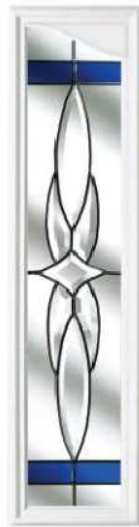

CONWY

Balmoral & Glass

Balmoral

ENGLISH ROSE
OVERLAY ART

CRYSTAL STAR
OVERLAY ART

FLEUR
RESIN ART

ELBA
FUSION ART

eye brow Rochester Designs