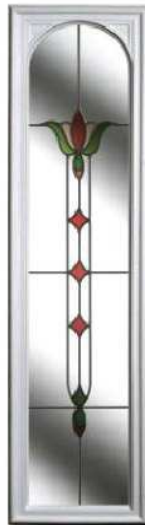

FLEUR
RESIN ART