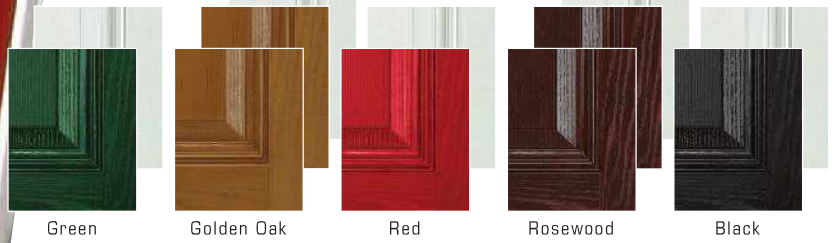

# door colour combinations

White

Blue

All SafeGuard composite doors are manufactured using through coloured GRP (Glass Reinforced Plastic) skins which don't require any additional painting and are resistant to scratches and knocks. As standard all doors are coloured on the external face with a white finish internally. Golden Oak & Rosewood doors are also available coloured the same internally as externally.