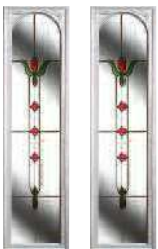

caernarfon

DOOR DESIGN

FLEUR *

The twin arched glazing design of the Caernarfon adds a softer dimension to the glazing area, enhancing and framing many of the decorative glass designs.