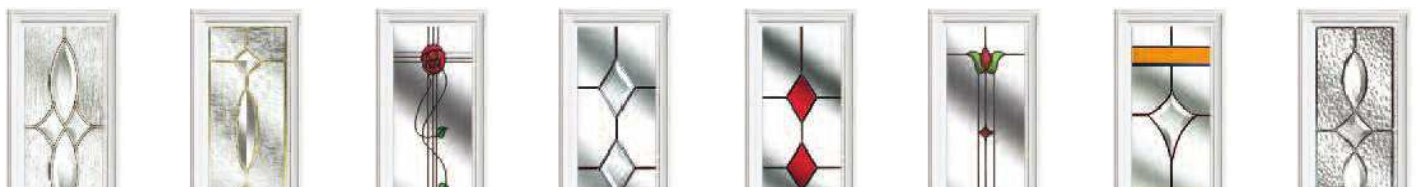

Glass: VENETIA +
Colour: Black