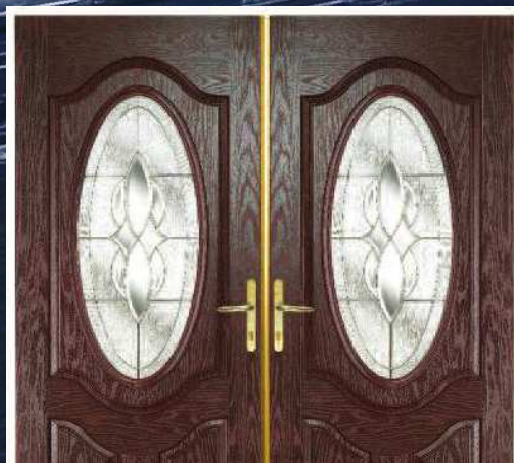

As a general size guide a door and single side panel is available between 1350-1450mm wide. With a side panel either side of a door available between