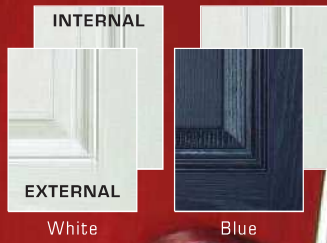

# door colour combinations

White

Blue

All SafeGuard composite doors are manufactured using through coloured GRP (Glass Reinforced Plastic) skins which don't require any additional painting and are resistant to scratches and knocks. As standard all doors are coloured on the external face with a white finish internally. Golden Oak & Rosewood doors are also available coloured the same internally as externally.