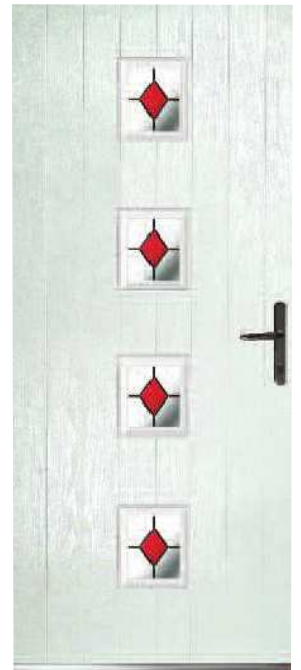

...Black, Red, Green, Rosewood, Golden Oak, White & Blue

Glass: DIAMONDS + Colour: White (RED)