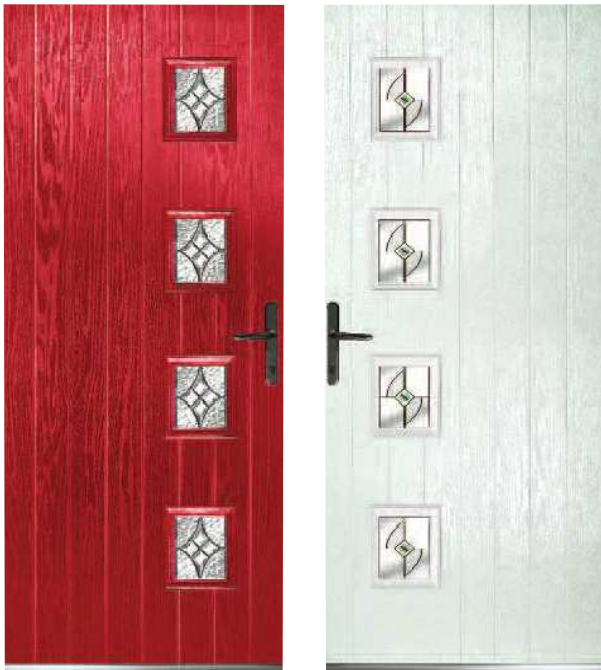

arundel

DOOR DESIGN (FEATURE GLASS TO THE HANDLE SIDE)

Glass: ELEGANCE * Colour: Red Glass: FUSION ELLIPSE + Colour: White