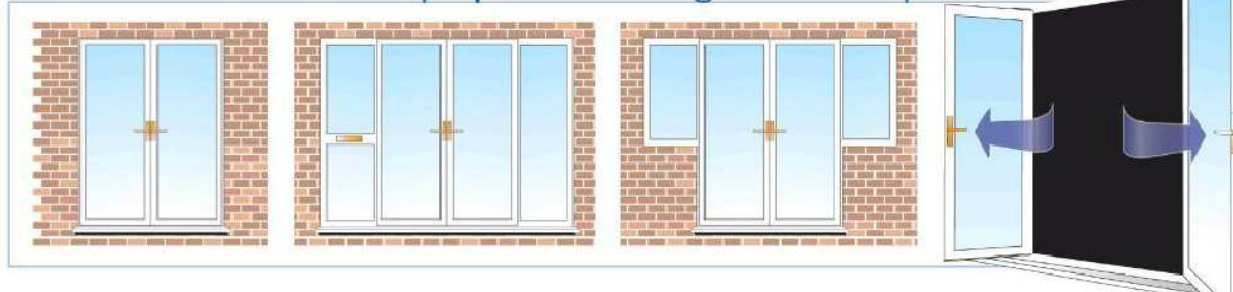

*Document J in Scotland. *Document F in Northern Ireland

Rosewood on white

Antique Oak on white

A thermally efficient entrance

The multi-chambered construction of the high impact PVCu frame is not only strong but also acts as an effective thermal barrier to reduce the risk of condensation and lessen the heat lost from your home.

French door popular configuration options

French and Patio doors

- Attractive, slim-line appearance.
- Thermally efficient, high impact resistant, PVCu frames.
- Toughened safety glass double glazing fitted as standard.
- Weather and draught proof seals with an integral drainage system.
- High performance, virtually maintenance free product.
- Parallel sliding, easy glide patio doors.
- Fully glazed or semi-glazed side screen panels available for wider openings including midrails for letter boxes.
- 2, 3 and 4 pane patio door designs available with midrail option for letter boxes.
- Choice of handle finishes, beading styles and glazing designs.
- Available in a range of white, woodgrain or woodgrain on white frame finishes.
- Guaranteed to last.