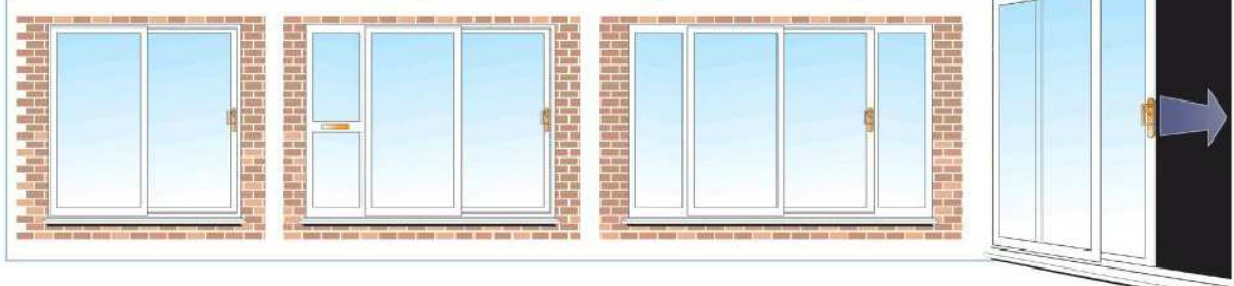

Patio door popular configuration options